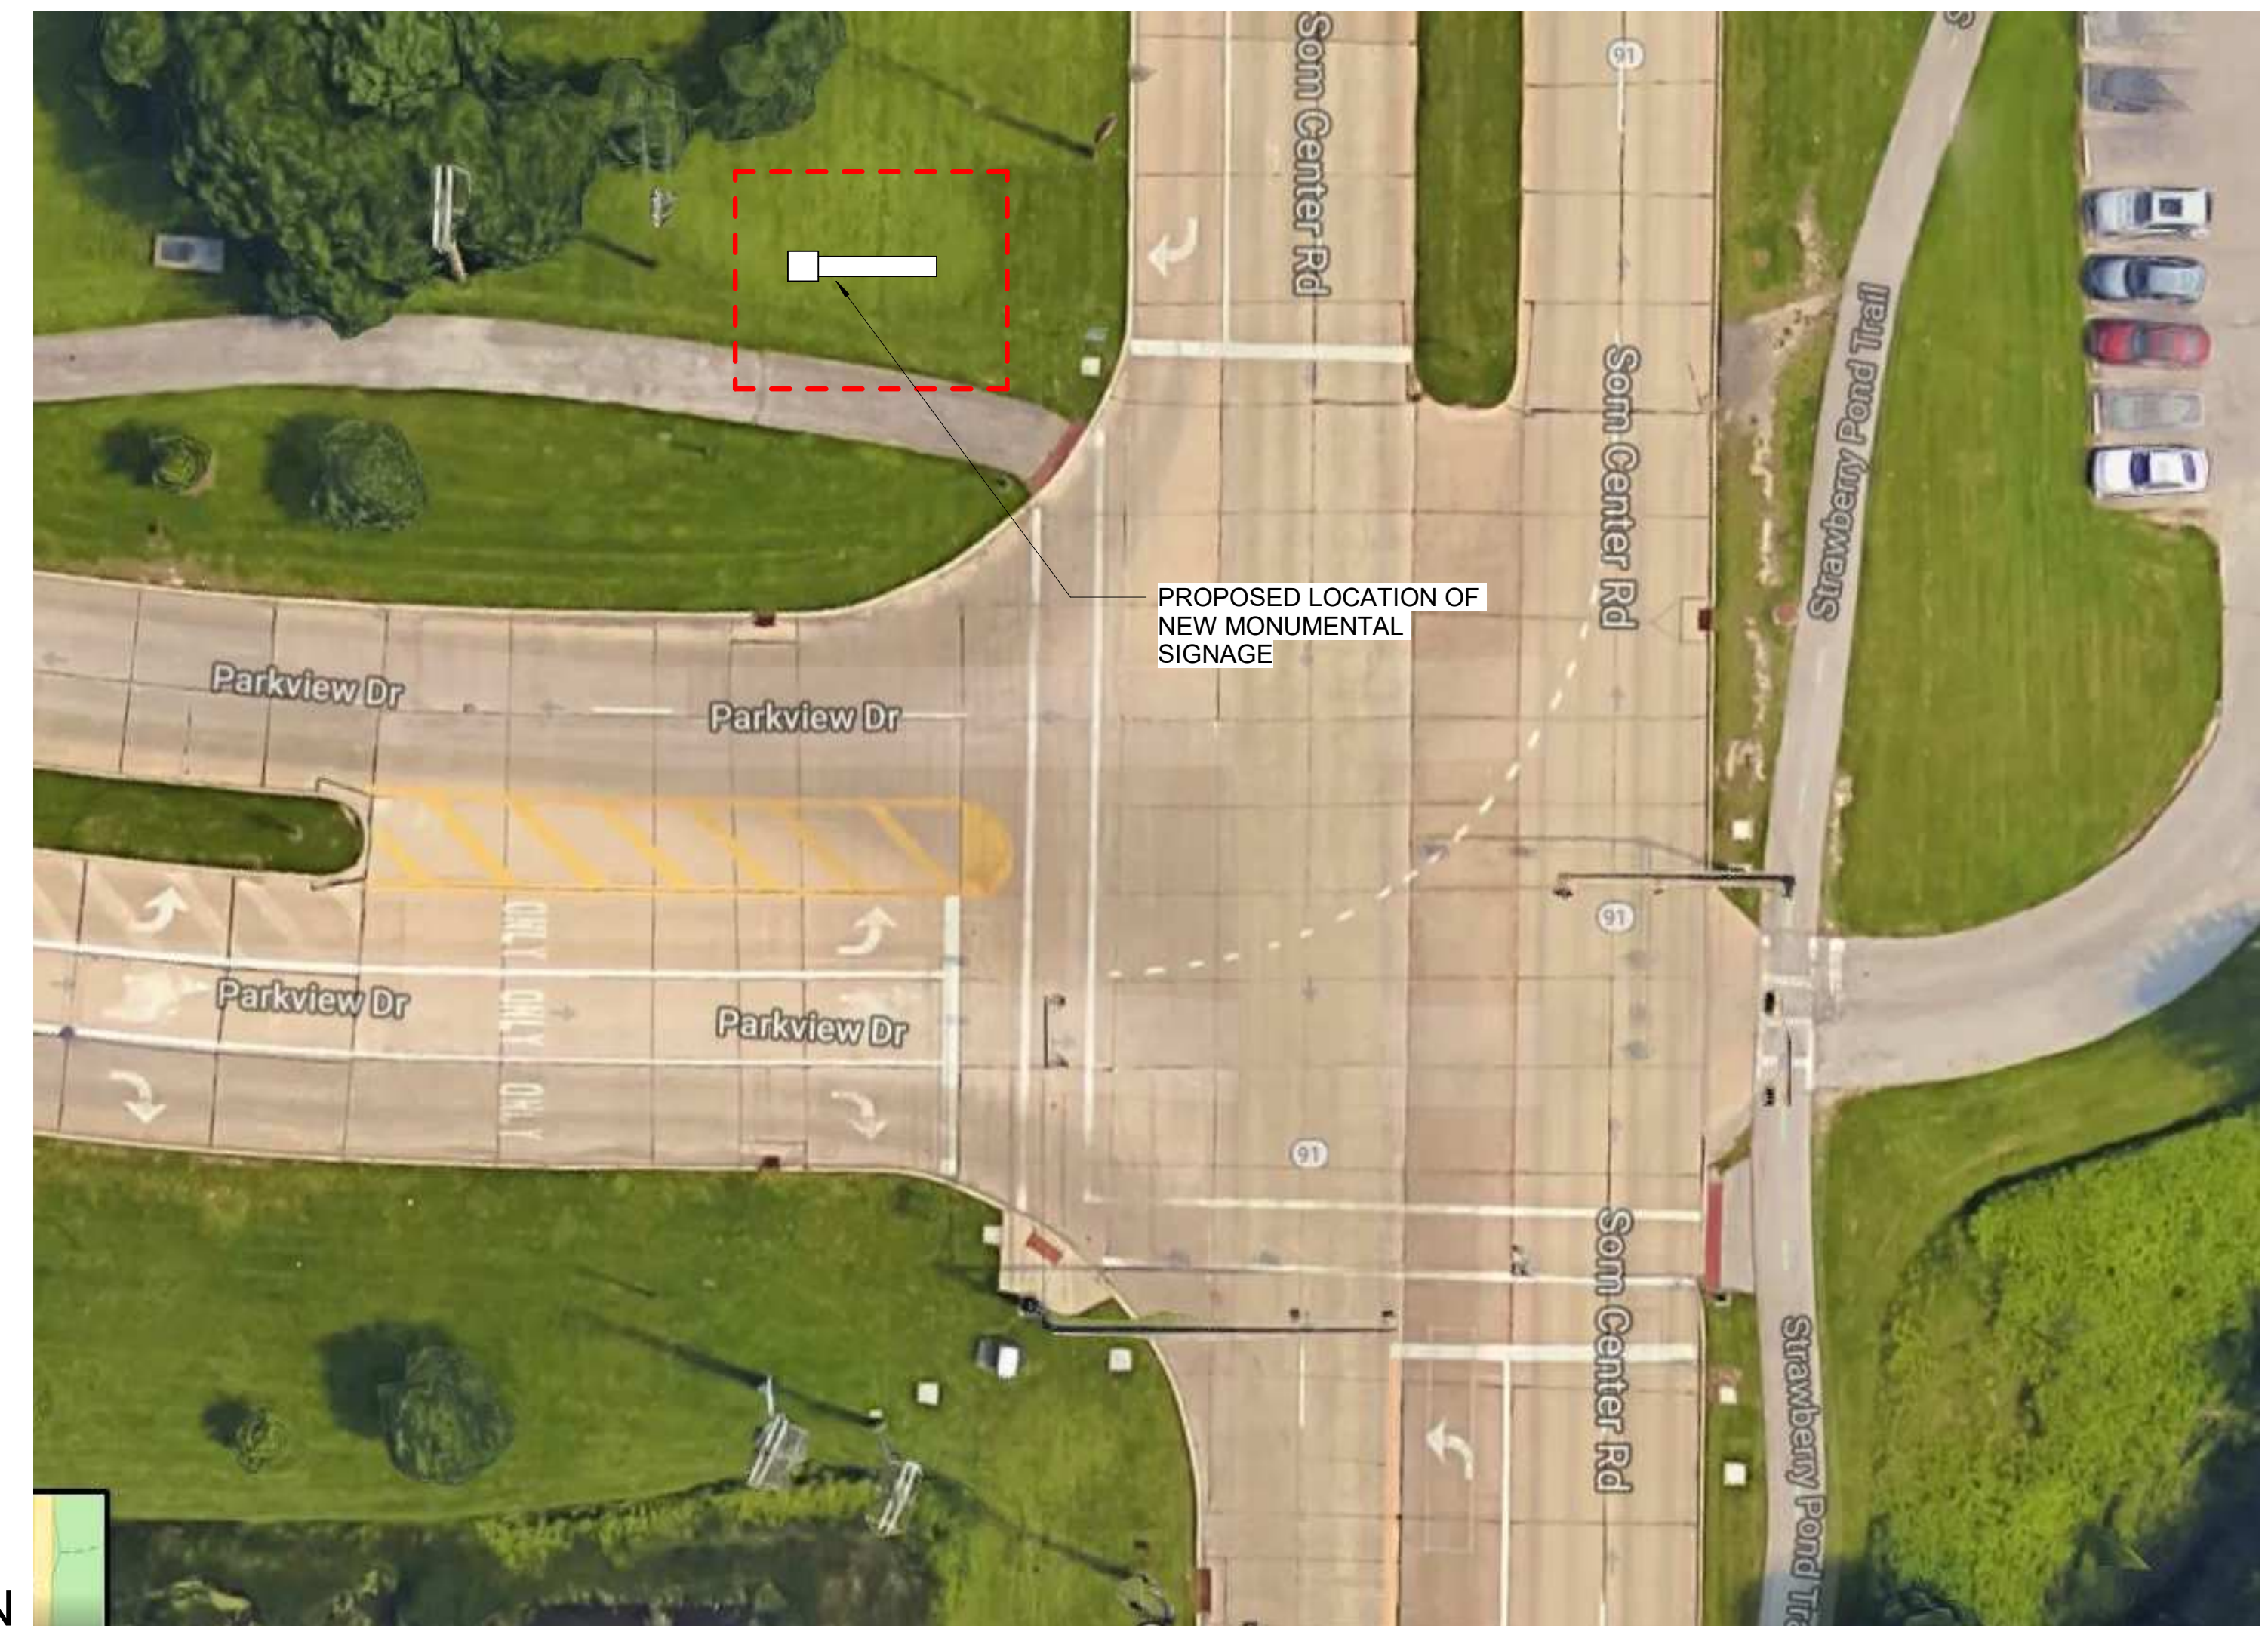

SOUTH ELEVATION

DETAILED SECTION

AERIAL VIEW OF INTERSECTION AT SOM CENTER RD AND PARVIEW DR

EXISTING GROVE SIGN (NEW SIGNS TO MATCH)

EXISTING VIEW WEST FROM INTERSECTION AT SOM CENTER RD AND PARVIEW DR

Mayfield Village  
Parkview Recreation Monumental Signage

02.01.2019

SOUTH ELEVATION

DETAILED SECTION

EXISTING AERIAL VIEW

EXISTING GROVE SIGN (NEW SIGNS TO MATCH)

EXISTING VIEW WEST FROM SOM CENTER ROAD

Mayfield Village  
Parkview Recreation Monumental Signage

02.01.2019