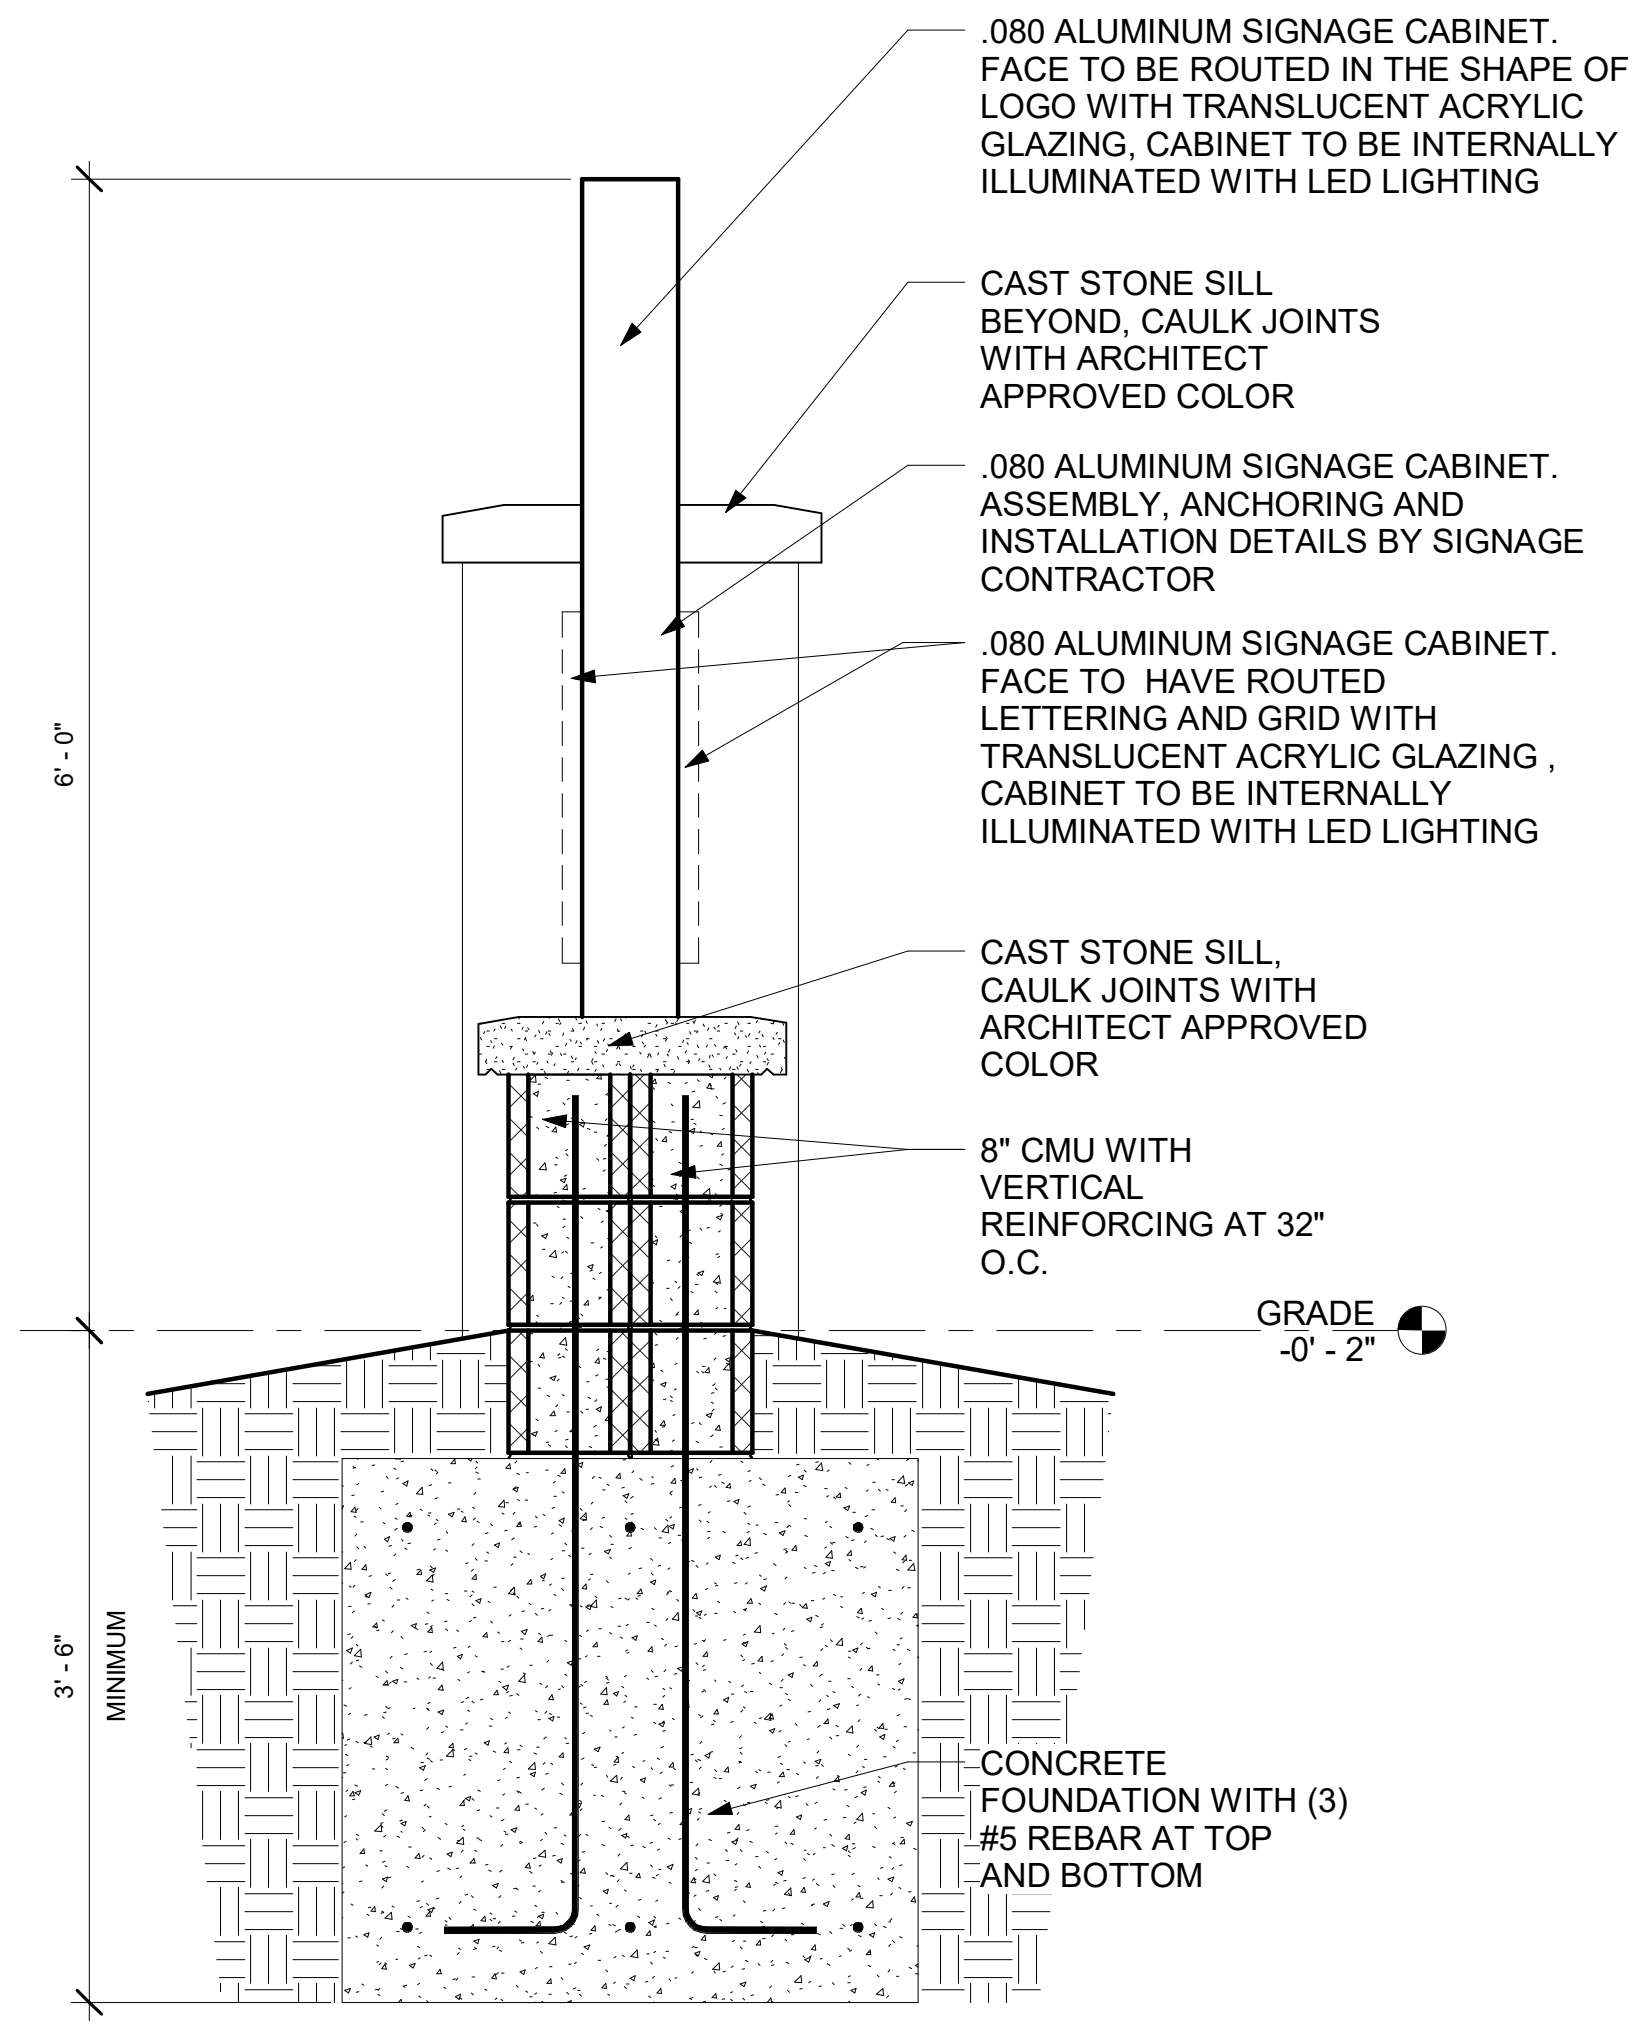

SOUTH ELEVATION

DETAILED SECTION

AERIAL VIEW OF INTERSECTION AT SOM CENTER RD AND PARVIEW DR

EXISTING GROVE SIGN (NEW SIGNS TO MATCH)

EXISTING VIEW WEST FROM INTERSECTION AT SOM CENTER RD AND PARVIEW DR

Mayfield Village  
Parkview Recreation Monumental Signage

02.01.2019

SOUTH ELEVATION

DETAILED SECTION

EXISTING AERIAL VIEW

EXISTING GROVE SIGN (NEW SIGNS TO MATCH)

EXISTING VIEW WEST FROM SOM CENTER ROAD

Mayfield Village  
Parkview Recreation Monumental Signage

02.01.2019