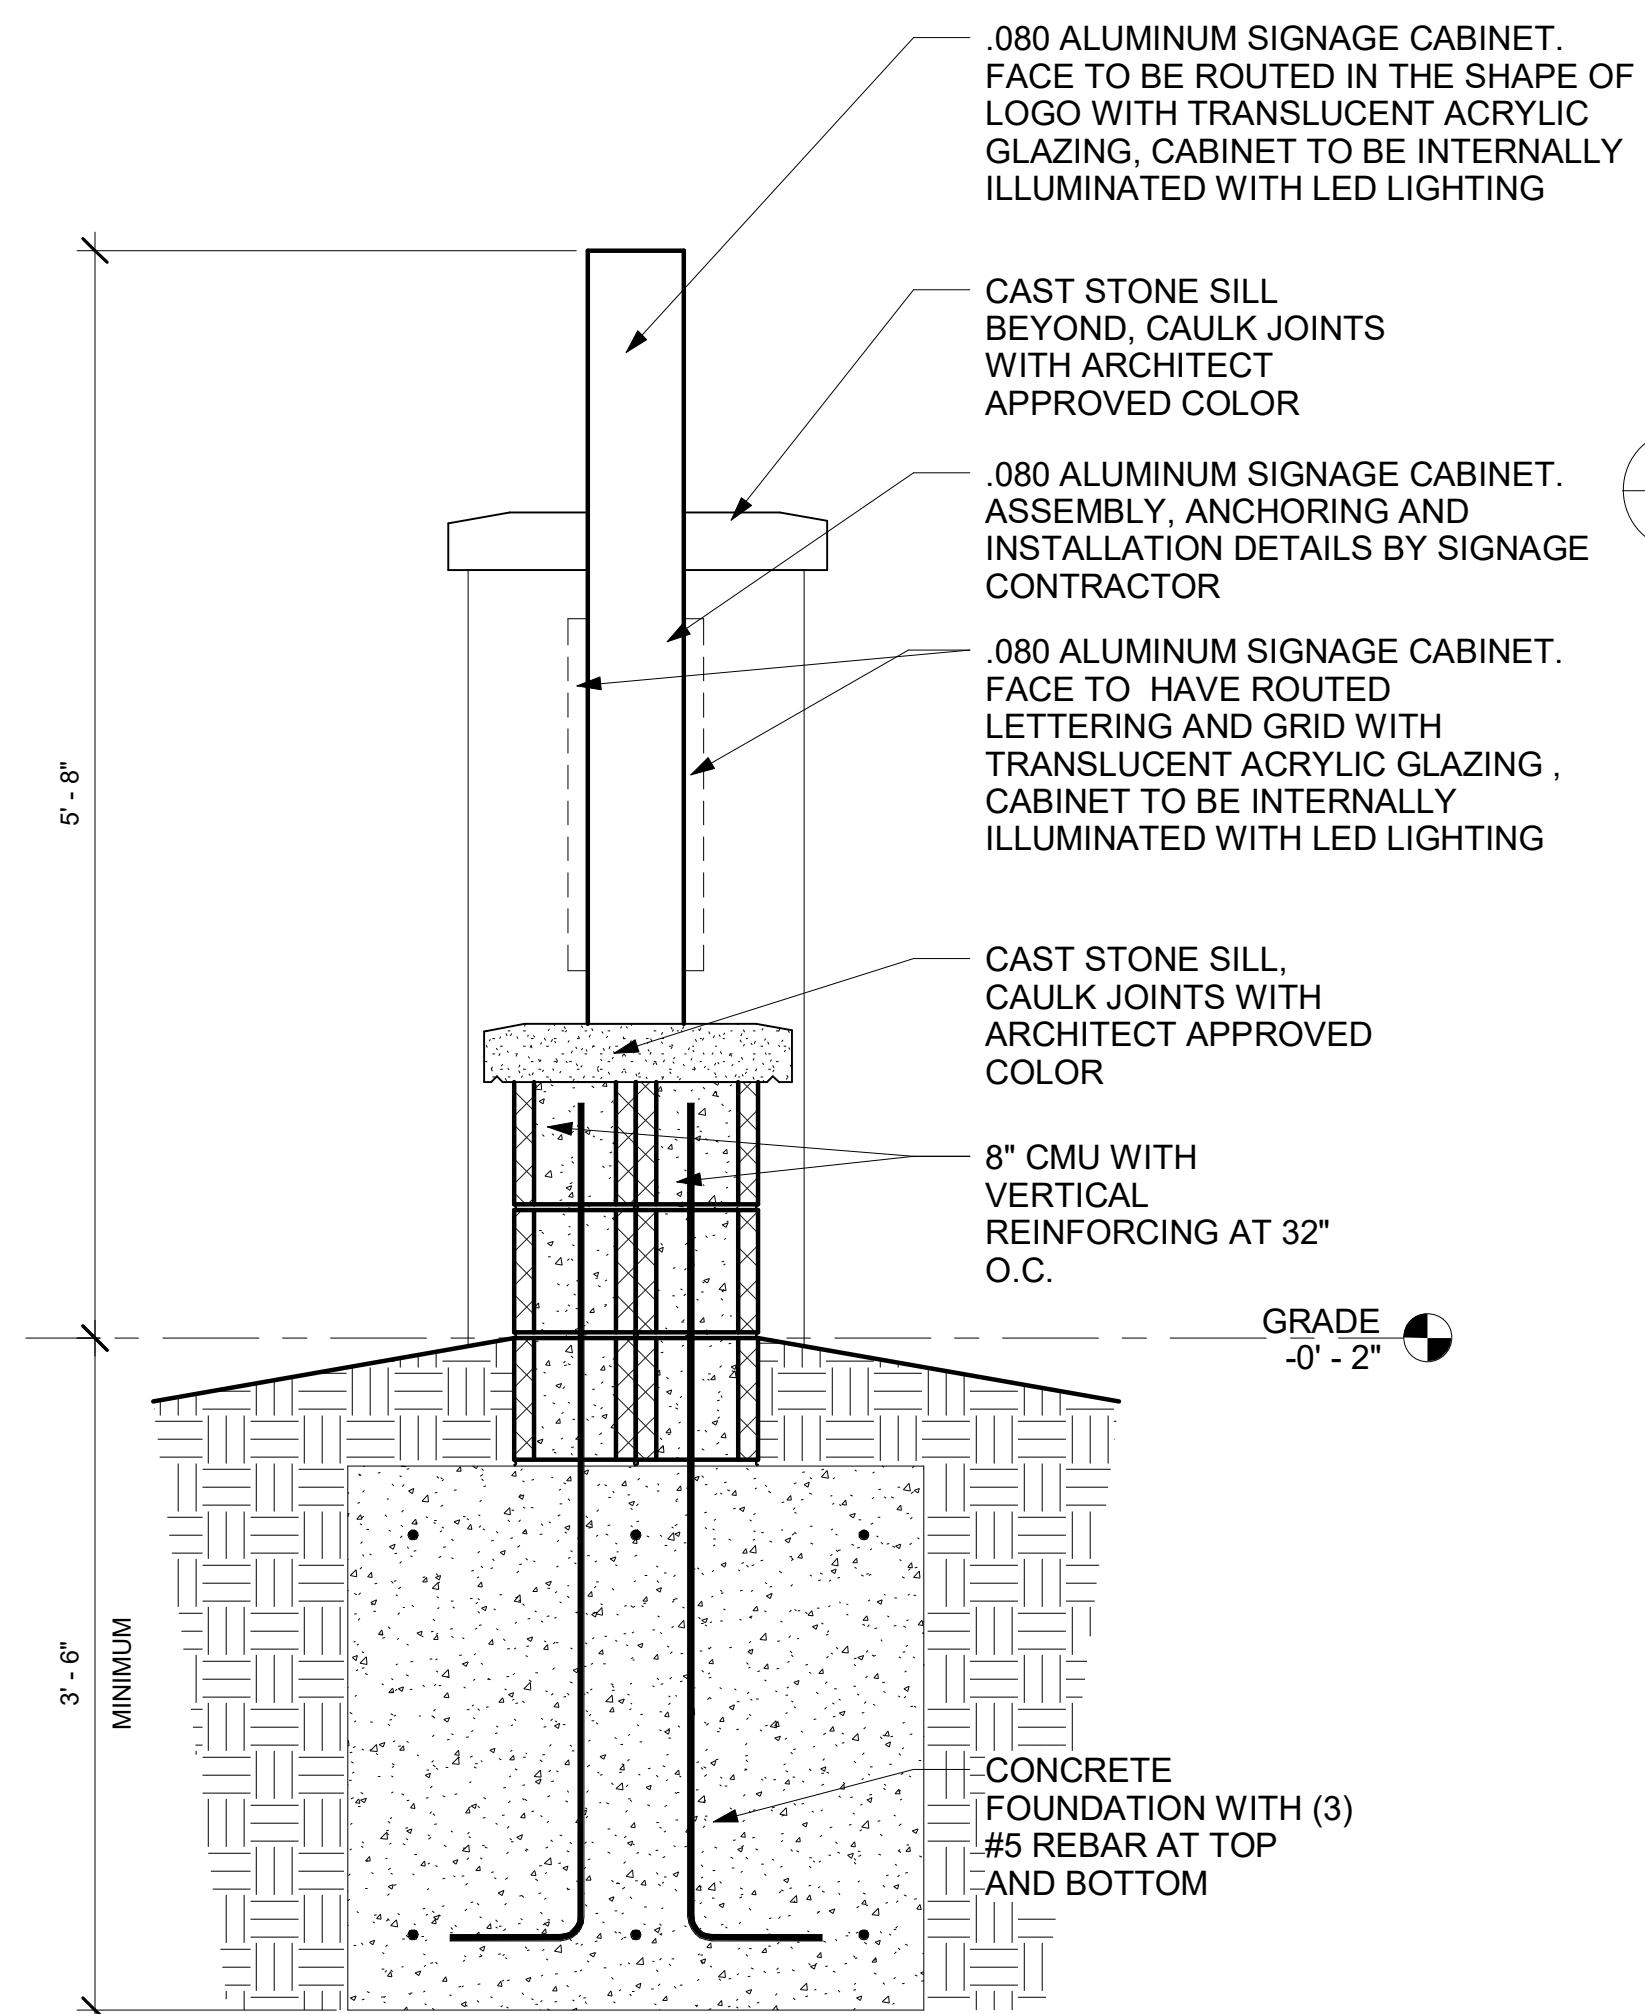

SOUTH ELEVATION

DETAILED SECTION

AERIAL VIEW OF INTERSECTION AT SOM CENTER RD AND PARVIEW DR

EXISTING GROVE SIGN (NEW SIGNS TO MATCH)

EXISTING VIEW WEST FROM INTERSECTION AT SOM CENTER RD AND PARVIEW DR

Mayfield Village  
Parkview Recreation Monumental Signage

02.01.2019

SOUTH ELEVATION

DETAILED SECTION

EXISTING AERIAL VIEW

EXISTING GROVE SIGN (NEW SIGNS TO MATCH)

EXISTING VIEW WEST FROM SOM CENTER ROAD

Mayfield Village  
Parkview Recreation Monumental Signage

02.01.2019